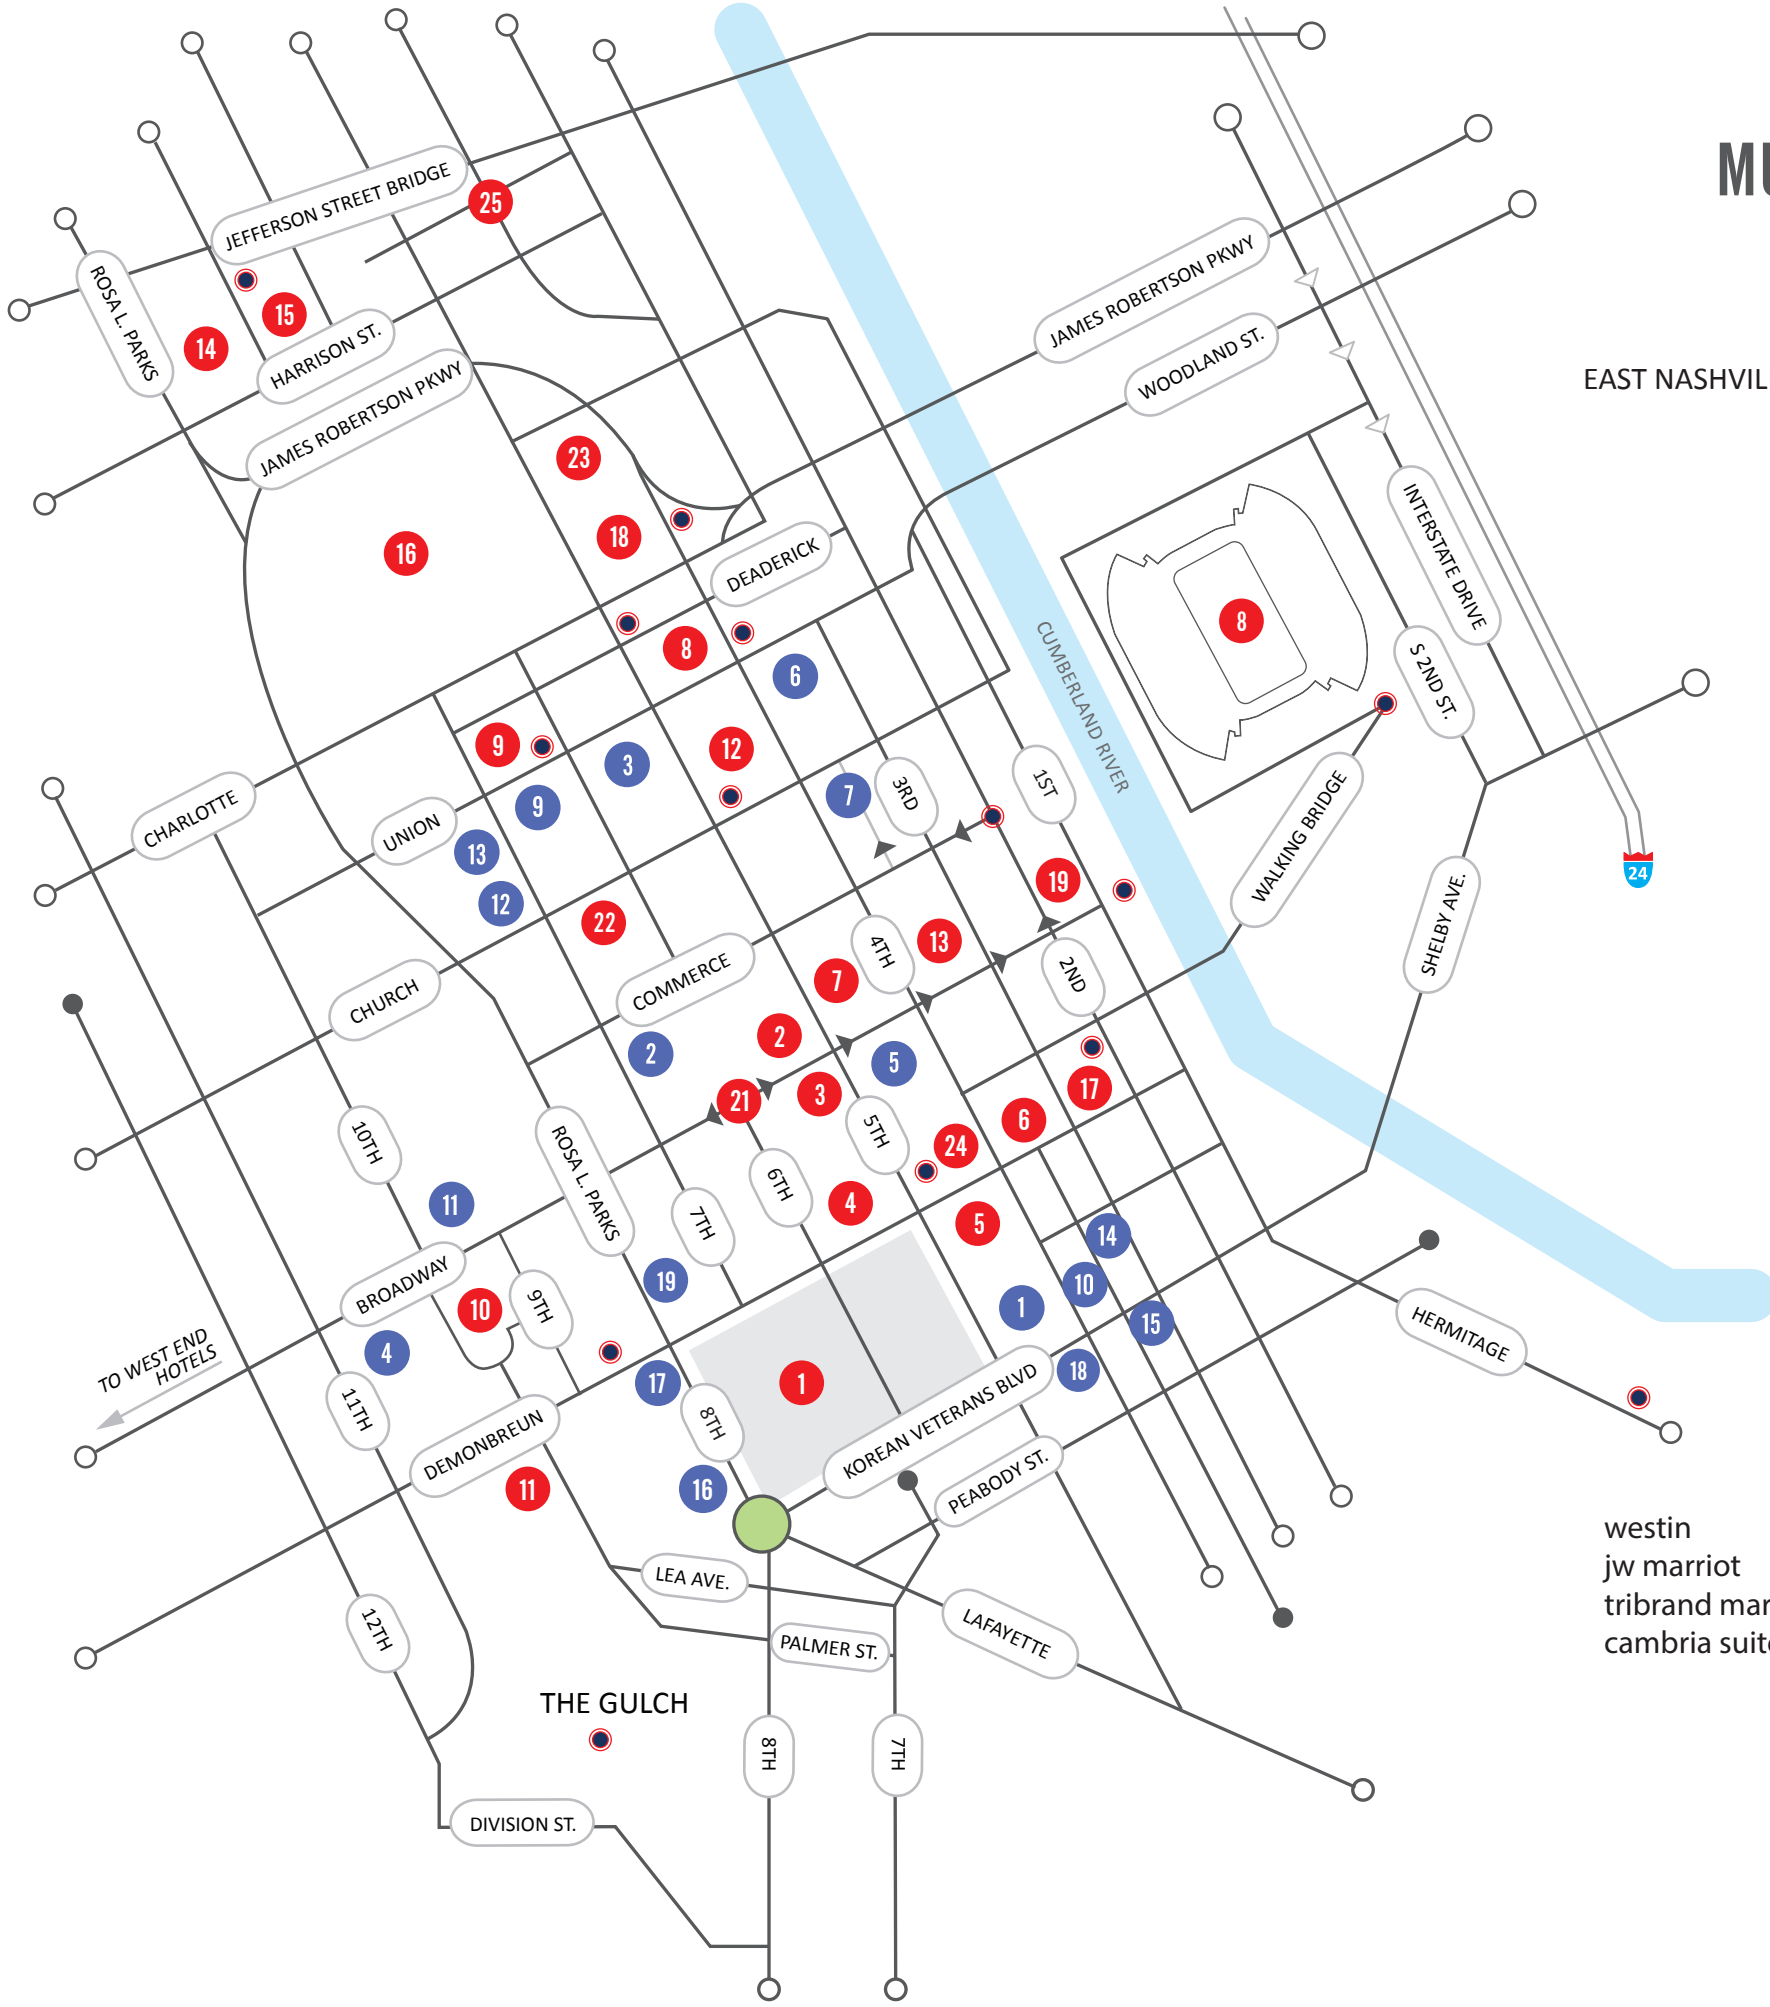

# MUSIC CITY CENTER WALKING MAP

EAST NASHVILLE

westin  
jw marriot  
tribrand marriot  
cambria suites

## ACCOMMODATIONS

- 1 OMNI
- 2 THE RENAISSANCE
- 3 THE HERMITAGE
- 4 UNION STATION HOTEL
- 5 HILTON INN & GARDENS
- 6 HOTEL INDIGO
- 7 COURTYARD BY MARRIOTT
- 8 DOUBLE TREE
- 9 THE SHERATON
- 10 HAMPTON INN
- 11 HOLIDAY INN EXPRESS
- 12 HOMEWOOD SUITES
- 13 BEST WESTERN
- 14 HYATT PLACE
- 15 HILTON GARDEN INN
- 16 THE WESTIN
- 17 JW MARRIOTT
- 18 TRI-BRAND MARRIOTT
- 19 CAMBRIA SUITES

## ATTRACTIONS

- 1 MUSIC CITY CENTER
- 2 5th + BROADWAY  
*\*construction begins 2017*
- 3 VISITOR INFO CENTER
- 4 BRIDGESTONE ARENA
- 5 COUNTRY MUSIC HALL OF FAME
- 6 SCHERMERHORN SYMPHONY CENTER
- 7 RYMAN
- 8 LP FIELD
- 9 TPAC
- 10 FRIST CENTER
- 11 CUMMINS STATION
- 12 THE ARCADE
- 13 HATCH SHOW PRINT
- 14 FARMERS MARKET
- 15 BICENTENNIAL MALL
- 16 CAPITOL
- 17 PINNACLE BUILDING
- 18 MUSIC CITY CENTRAL MTA
- 19 TROLLEY TICKET BOOTH
- 20 NASHVILLE B CYCLE
- 21 HONKY TONKS
- 22 LIBRARY
- 23 MUNICIPAL AUDITORIUM
- 24 MUSIC CITY WALK OF FAME PARK
- 25 FIRST TENNESSEE STADIUM