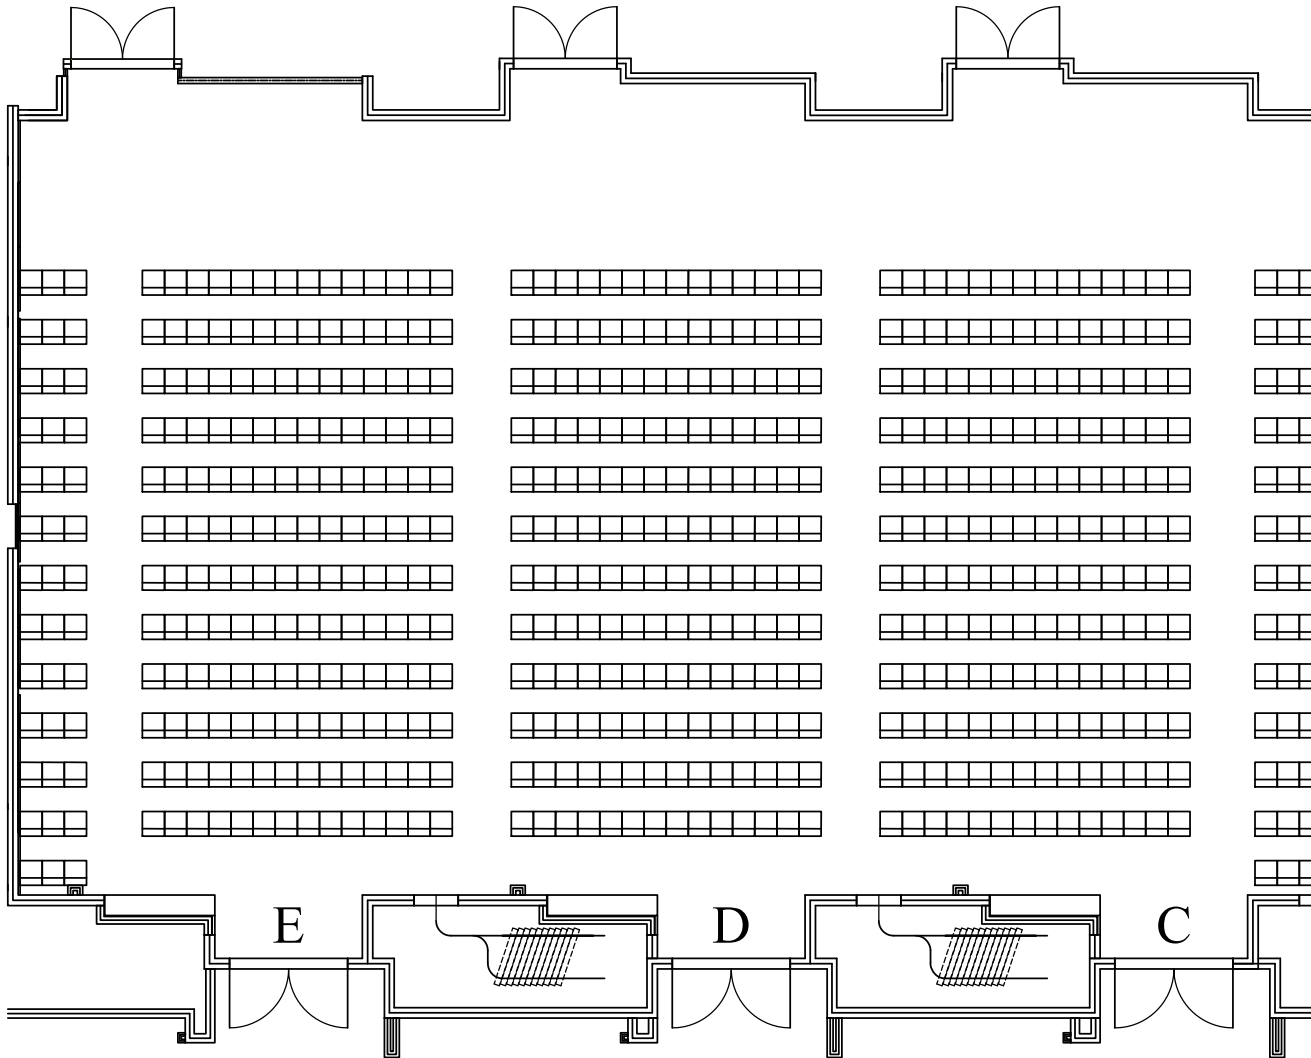

SET NOTES

<Set Notes>

*

*

GENERAL NOTES

- * Ceiling Height 18'
- * Dimensions 88' W x 52' D
- * Total Sq Ft 4,850

As of: <As of Date> REV: <Rev#> Scale: 1" = 13'

Lobby Side

624 Chairs