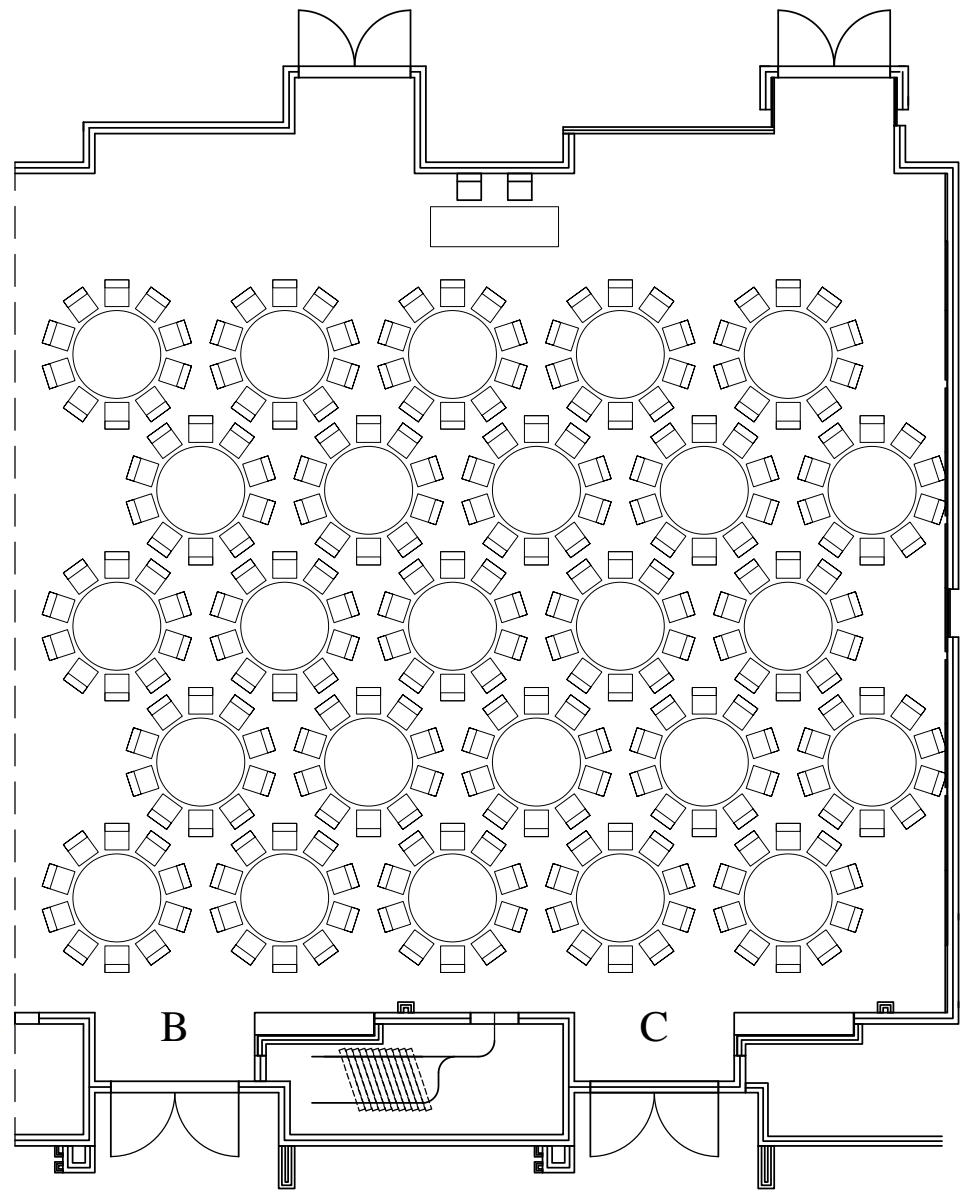

103 BC

<Event>

<Dates>

<Times>

Equipment List

***** SET-UP *****

*
*

<Set Notes>

SET NOTES
*
*
*

GENERAL NOTES
* Ceiling Height 18'
* Dimesions 59' W x 52' D
* Total Sq Ft 3,300
*
*
*

As of: <As of Date> REV: <Rev#> Scale: 1" = 12'

Lobby Side

25 Tables - 250 Chairs