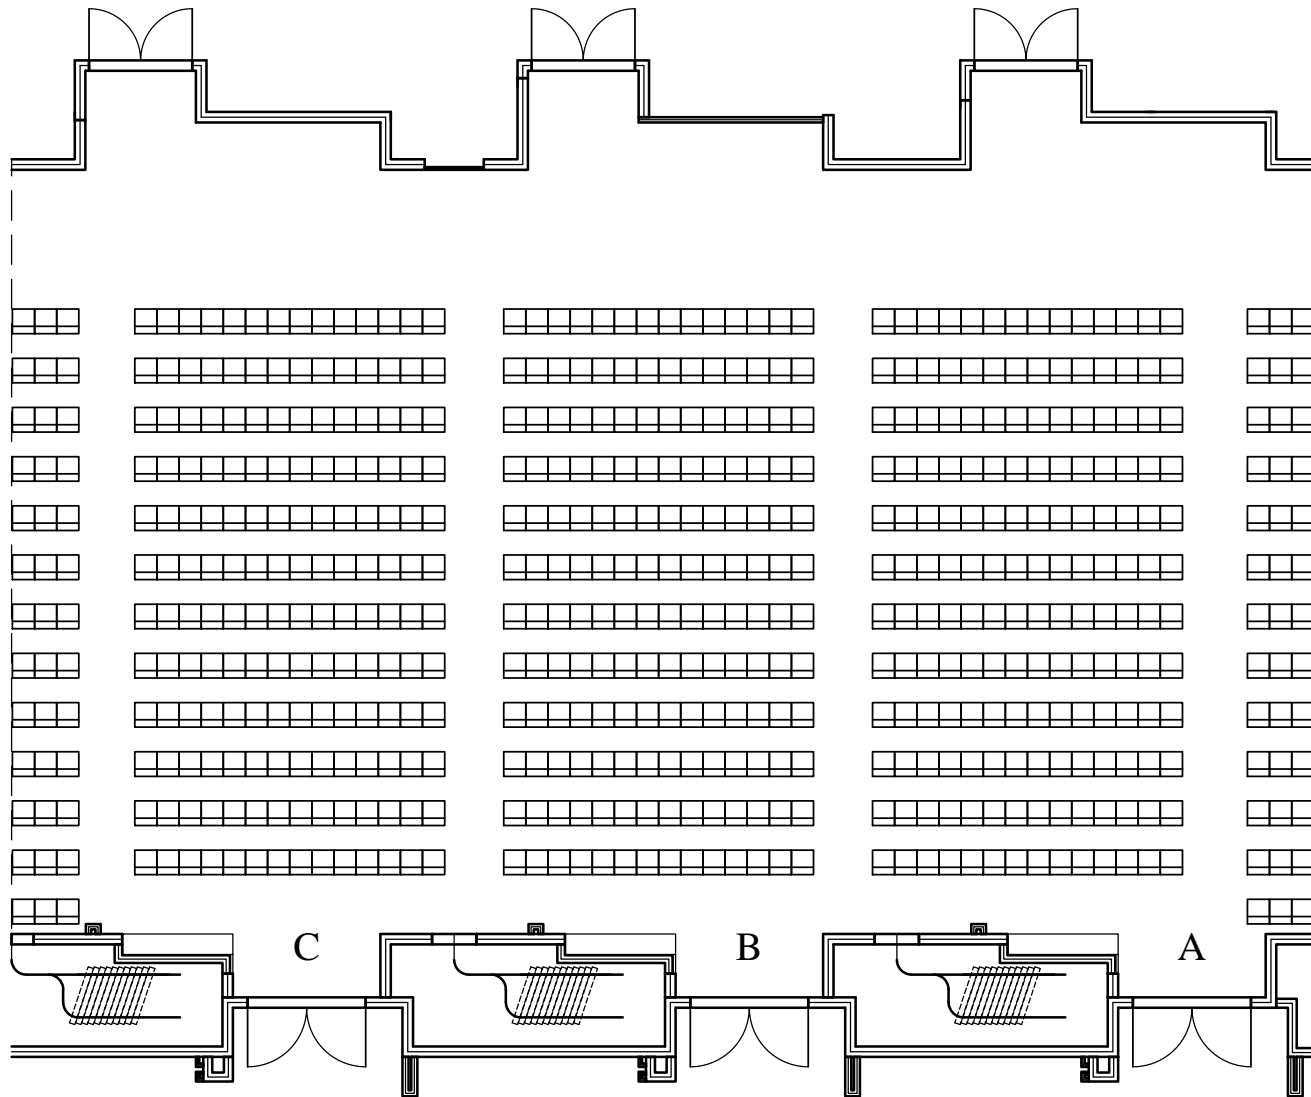

104 ABC

<Event>

<Dates>

<Times>

Equipment List

***** SET-UP *****

*
*

Lobby Side

582 Chairs

SET NOTES

<Set Notes>

GENERAL NOTES

- * Ceiling Height 18'
- * Dimensions 88' W x 52' D
- * Total Sq Ft 5,000

As of: <As of Date> REV: <Rev#> Scale: 1" = 13'