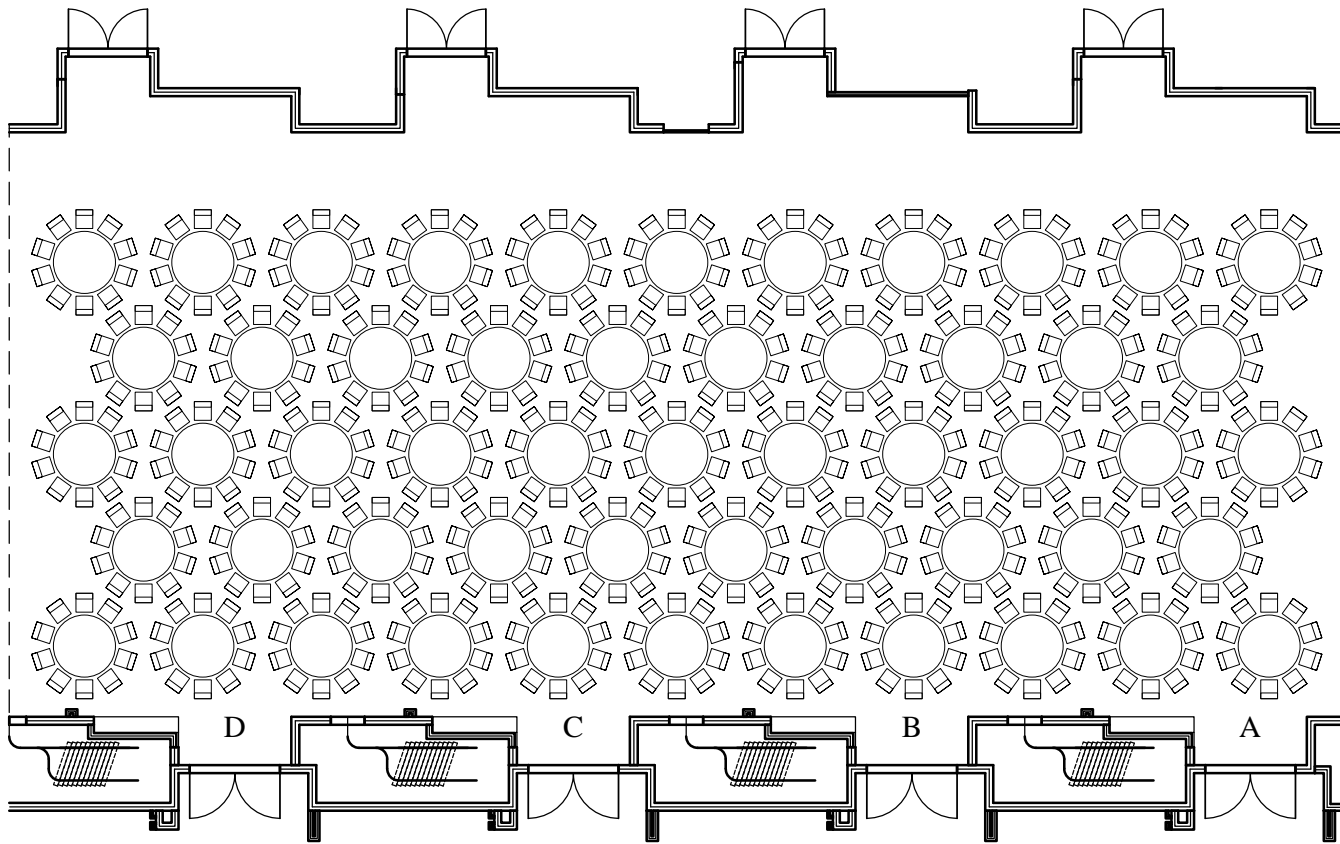

104 ABCD

<Event>

<Dates>

<Times>

Equipment List

***** SET-UP *****

*

*

Lobby Side

53 Tables - 530 Chairs

SET NOTES

<Set Notes>

*

*

GENERAL NOTES

* Ceiling Height 18'

* Dimensions 118' W x 52' D

* Total Sq Ft 6,700

*

*

*

*

*

As of: <As of Date> REV: <Rev#> Scale: 1" = 17'