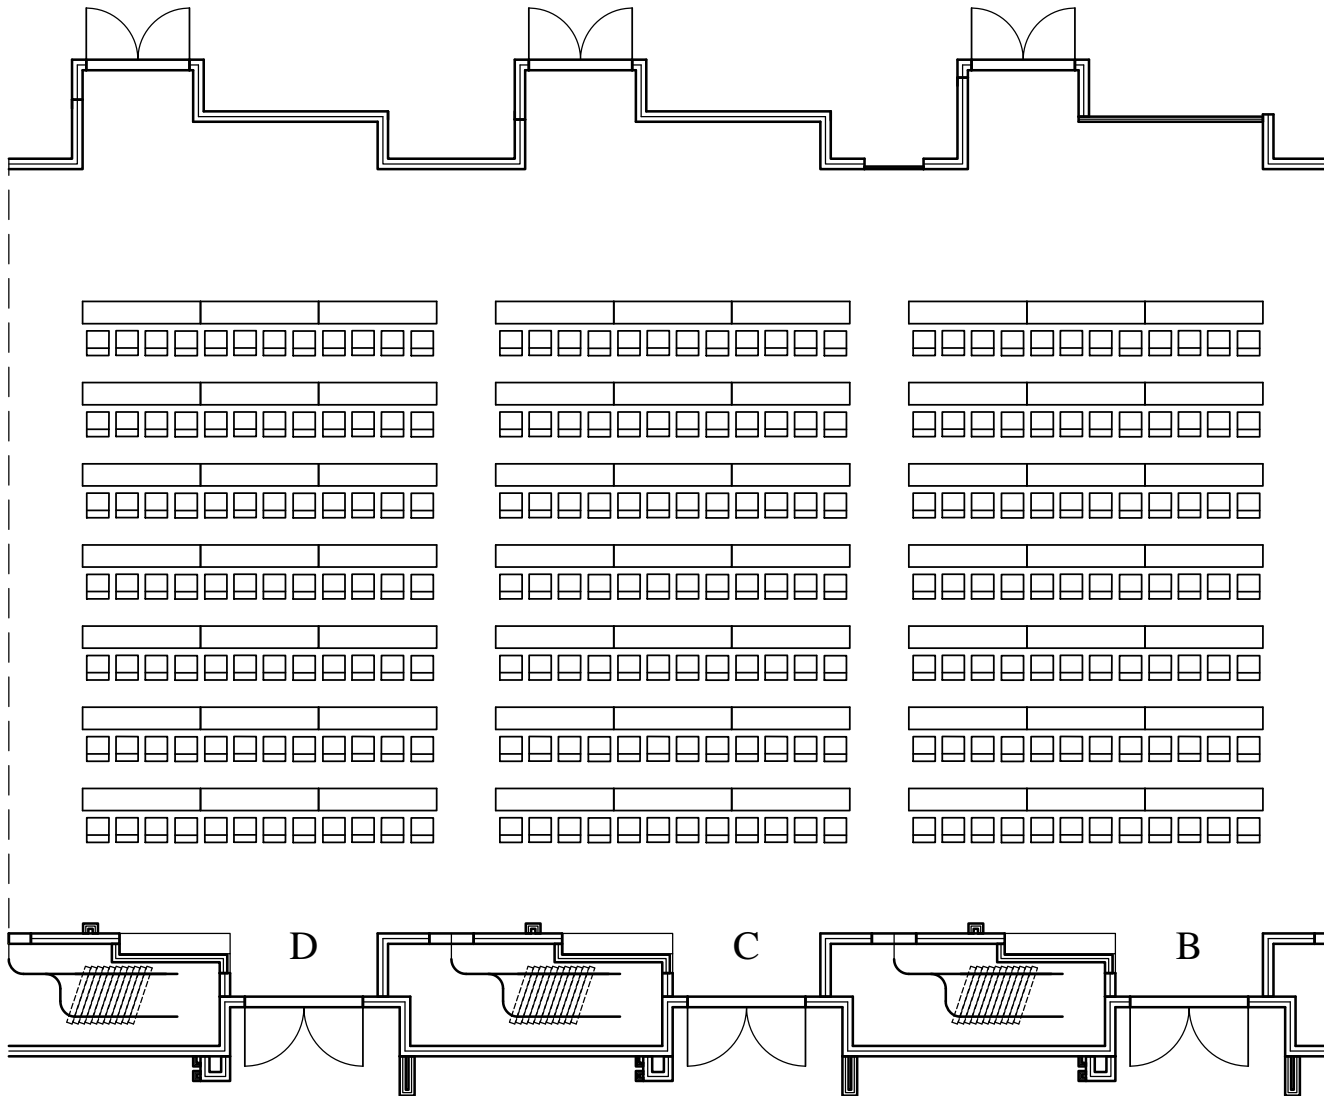

104 BCD

<Event>

<Dates>

<Times>

Equipment List

***** SET-UP *****

*

*

<Set Notes>

*

*

GENERAL NOTES
* Ceiling Height 18'
* Dimensions 90' W x 52' D
* Total Sq Ft 5,100

As of: <As of Date> REV: <Rev#> Scale: 1" = 13'

Lobby Side

63 Tables - 252 Chairs

TEMPERATURE CONTROL 12/19/2011