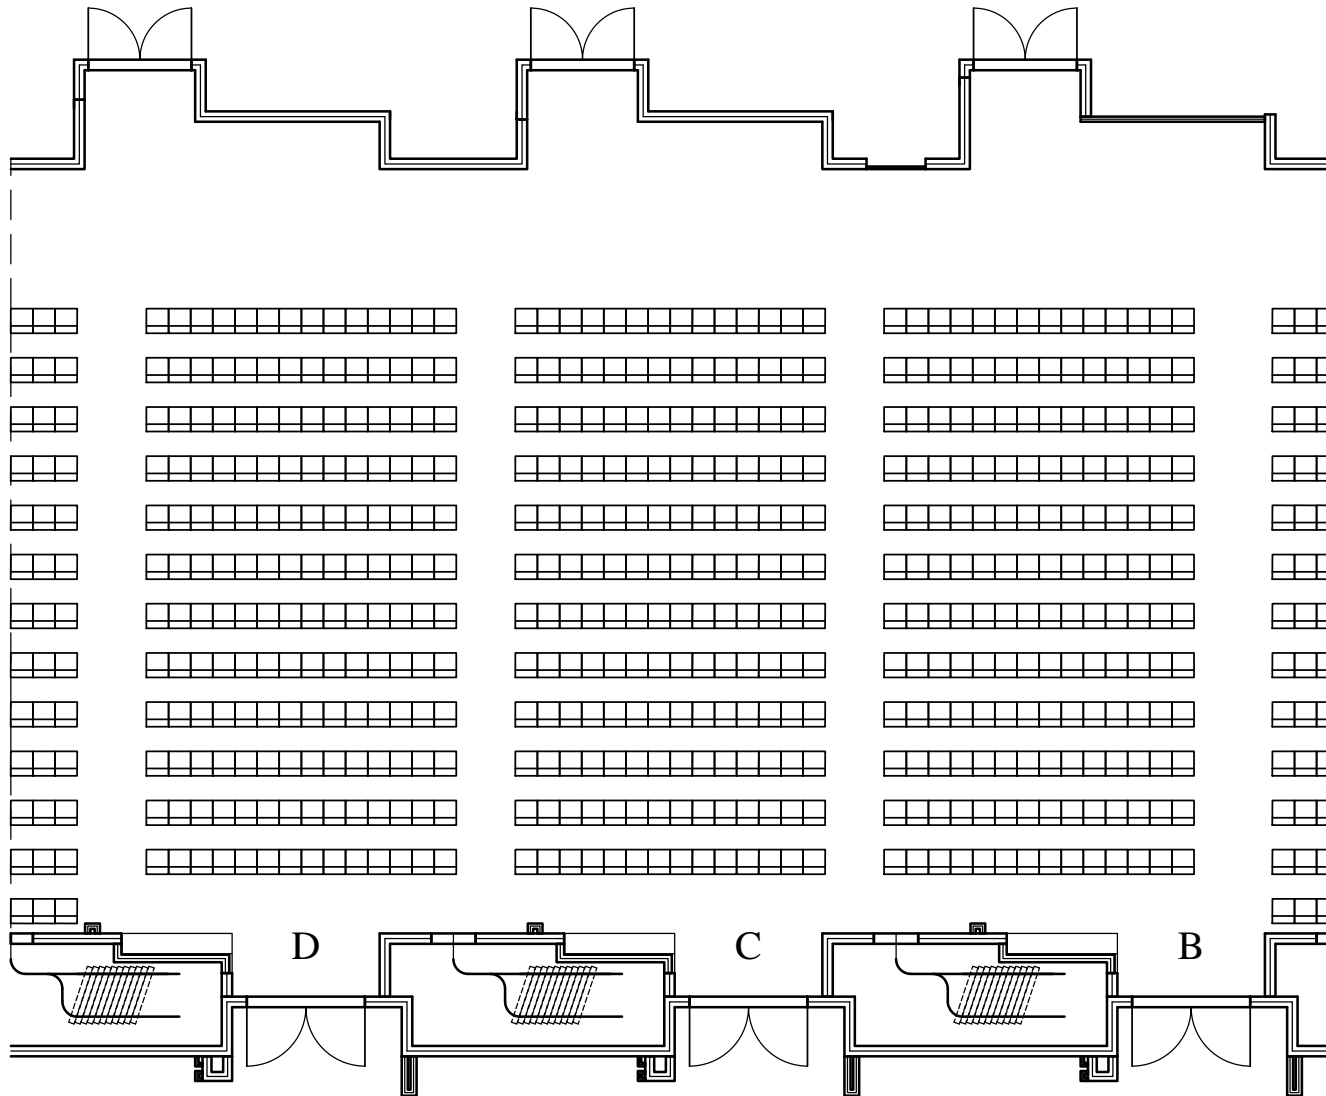

104 BCD

<Event>

<Dates>

<Times>

Equipment List

***** SET-UP *****

*

*

<Set Notes>

*

*

GENERAL NOTES
* Ceiling Height 18'
* Dimensions 90' W x 52' D
* Total Sq Ft 5,100

As of: <As of Date> REV: <Rev#> Scale: 1" = 13'

Lobby Side

582 Chairs