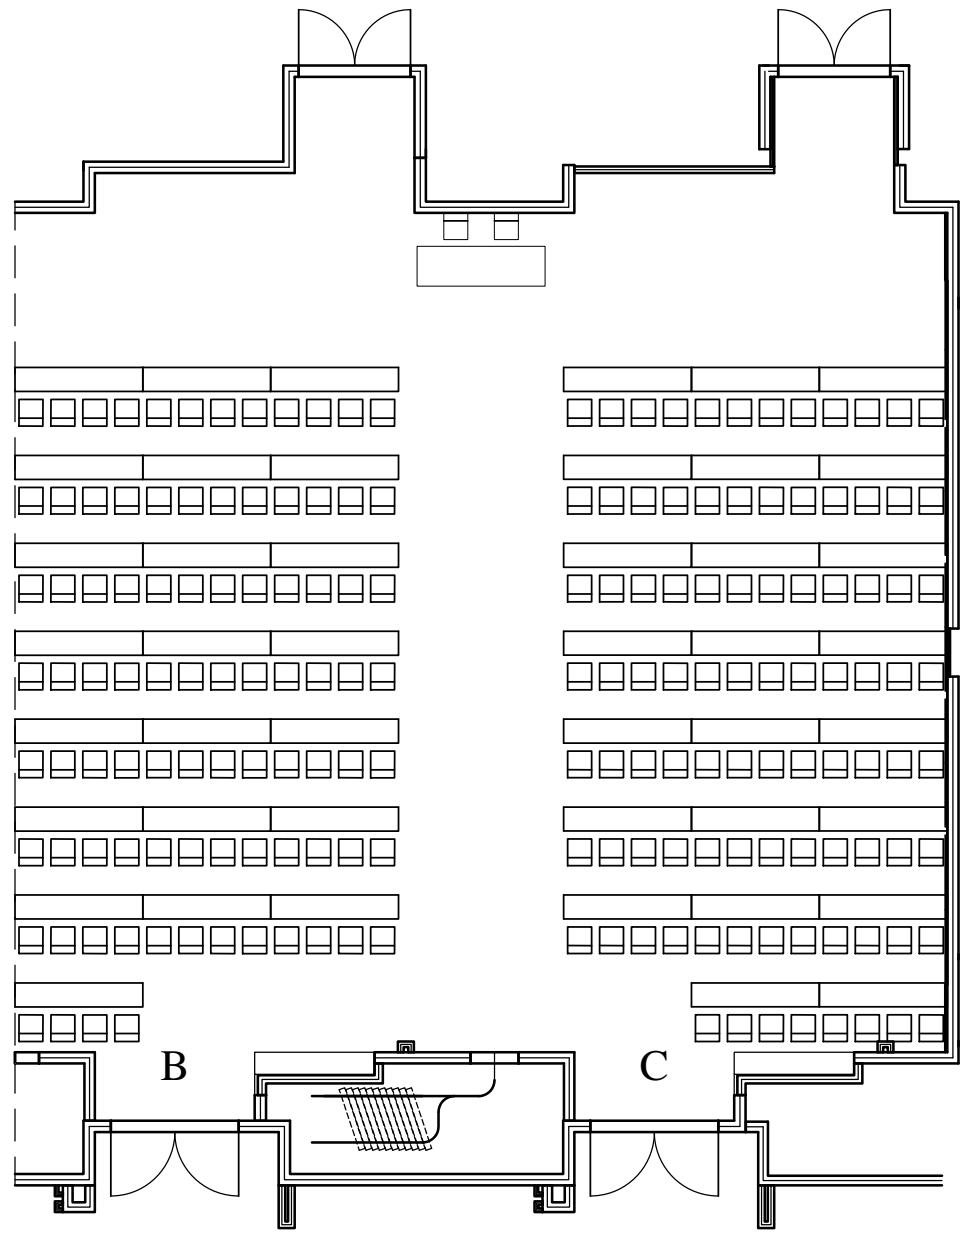

106 BC

<Event>

<Dates>

<Times>

Equipment List

***** SET-UP *****
*
*

SET NOTES

<Set Notes>

GENERAL NOTES

- * Ceiling Height 18'
- * Dimensions 58' W x 52' D
- * Total Sq Ft 3,300

As of: <As of Date> REV: <Rev#> Scale: 1" = 12'

Lobby Side

45 Tables - 180 Chairs