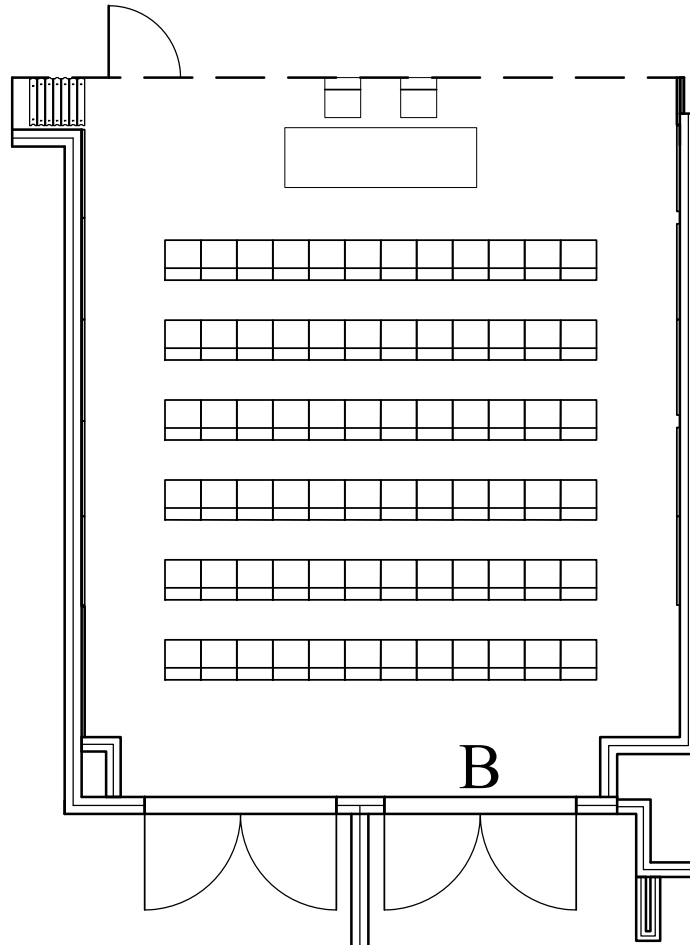

Lobby Side

72 Chairs

203 B

<Event>

<Dates>

<Times>

Equipment List

\*\*\*\*\* SET-UP \*\*\*\*\*

\*

\*

<Set Notes>

\*

\*

\* Ceiling Height 16'  
 \* Dimensions 24' W x 27' D  
 \* Total Sq Ft 700

\*

\*

\*

\*

\*

As of: <As of Date> REV: <Rev#> Scale: 1" = 8'